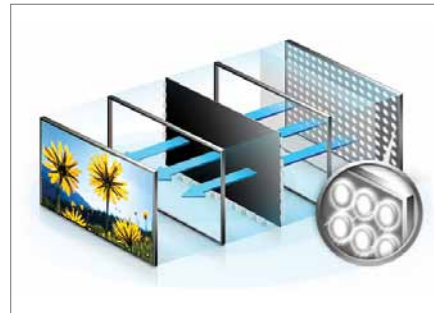

# UD Series

More image and less bezel for maximum impact

The Samsung UD Series is a spectacular, striking LFD display. It can be used to form wall panels that will transform your business site. At just 5.5mm (bezel to bezel), it has the slimmest bezel of all LFDs, giving your audience a truly unique and immersive visual experience. The UD Series uses direct LED technology to give you superior high definition quality, optimising the impact of images and messages on your customers.

### Direct-Lit LED Technology

At Samsung, you get cost-effective display solutions with Direct-lit technology. The LED are situated behind the panel and the light is emitted from the rear. It is easy to fit and bright colour uniformity means that you can enjoy the same innovative LED technology.

### Professional Solution For Video Wall

Samsung is changing the look, cost, and longevity of video display walls with patented technology. With a super narrow bezel-bezel of just 5.5mm (bezel-to-bezel), focus will now be on images rather than the frame. The UD Series removes any distraction from your side to provide a greater surface area, which can be useful when creating a video wall.

### High Brightness

The UD Series has a super-bright display of 700 nits for a more vivid viewing experience. Its vibrant, life-like images are easy to read and it also has a glare-proof surface to eliminate compromised viewing.