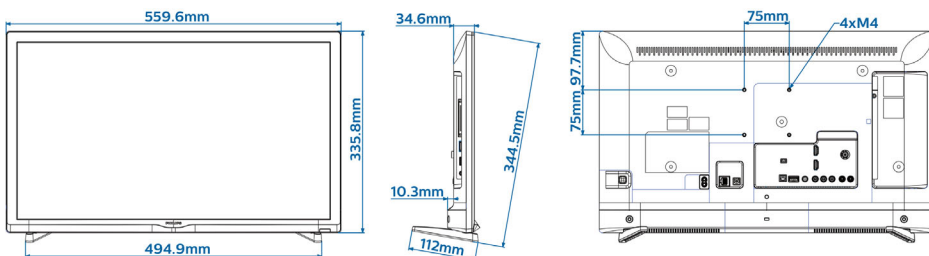

## Dimensions

- Set dimensions (W x H x D): 560 x 336 x 35 mm
- Set dimensions with stand (W x H x D): 560 x 344 x 112 mm
- Product weight: 3.0 kg
- Product weight (+stand): 3.2 kg
- VESA wall mount compatible: M4, 75 x 75 mm