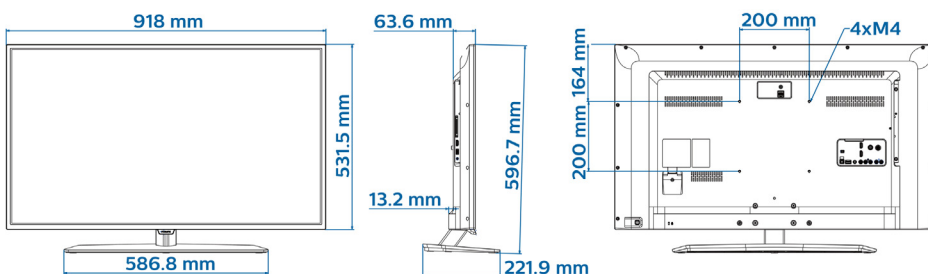

- Display: LED Full HD
- Diagonal screen size: 40 inch / 102 cm
- Aspect ratio: 16:9
- Panel resolution: 1920x1080p
- Brightness: 280 cd/m²
- Viewing angle: 176° (H) / 176° (V)
- Picture enhancement: Pixel Plus HD, 200Hz Perfect Motion Rate

SUB, TXT

- Music formats supported: MP3, AAC, WAV, WMA (v2 up to v9.2)
- Picture formats supported: BMP, JPG, PNG, GIF
- Supp. Video Resolution on USB: up to 1920x1080p@60Hz

Accessories

- Included: Tabletop Stand, 2xAAA Battery, Warranty Leaflet, Legal and Safety brochure, Power Cord, Remote Control 22AV1503A/12
- Optional: External Clock 22AV1120C/00, Healthcare RC 22AV1109H/12, Setup RC 22AV9573A/12

Dimensions

- Set dimensions (W x H x D): 918 x 532 x 64/77 mm
- Set dimensions with stand (W x H x D): 918 x 597 x 222 mm
- Product weight: 7.6 kg
- Product weight (+stand): 9.5 kg
- VESA wall mount compatible: M4, 200 x 200 mm