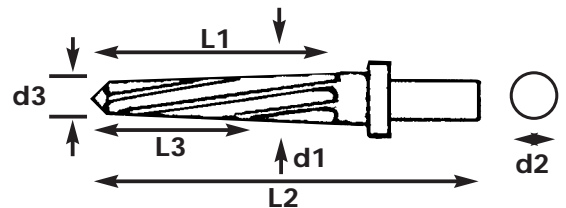

Magna-Cut Reamers

Magna-Cut Reibahlen

Alésoirs Magna-Cut

HSS

RANGE 3/8" to 1"
10mm to 26mm
LIST CODE M097
LEFT HAND SPIRAL
RIGHT HAND CUTTING
TAPER 1 in 10
TOLERANCES +0.1mm
-0.0

Code	d1		d3		L1		L2		L3		d2	No. of Flutes
	Inch	mm	inch	mm	inch	mm	inch	mm	inch	mm		
M09700375F	3/8		0.193		3		5		2		3/8	4
M09700393M		10		5.2		76		127		55	3/8	4
M09700472M		12		5.6		102		152		71	1/2	5
M09700500F	1/2		0.236		3-15/16		5-15/16		2-5/8		1/2	5
M09700551M		14		7.8		102		152		71	1/2	5
M09700625F	5/8		0.264		4-1/2		6-9/16		3-3/8		1/2	5
M09700708M		18		9.2		125		178		97	1/2	5
M09700750F	3/4		0.458		4-15/16		7		3-3/4		1/2	5
M09700866M		22		13.00		132		184		103	1/2	5
M09700875F	7/8		0.585		5-3/16		7-1/4		3-7/8		1/2	5
M09701000F	1		0.713		5-3/16		7-1/4		3-7/8		1/2	5
M09701023M		26		17.20		132		184		103	1/2	5
M09700FSET	3/8" to 1"											
M09700MSET	10mm to 26mm											

Power Tool Reamers

Elektro-Werkzeug Reibahlen

Alésoirs Pour Outils Électriques

HSS

RANGE 14mm to 22mm
LIST CODE PTR
LEFT HAND SPIRAL
RIGHT HAND CUTTING
TAPER 1 in 10
TOLERANCES +0.1mm
-0.0

Code	d1 mm.	d3 mm.	L1 mm.	L2 mm.	L3 mm.	d2 mm.	No. of Flutes	
PTR14mm	14	8	75	105	50	12	5	
PTR18mm	18	9	75	105	50	12	5	
PTR22mm	22	13	75	105	50	12	5	
PTR3SET	14mm to 22mm						* 3 Flat Drive Shank	