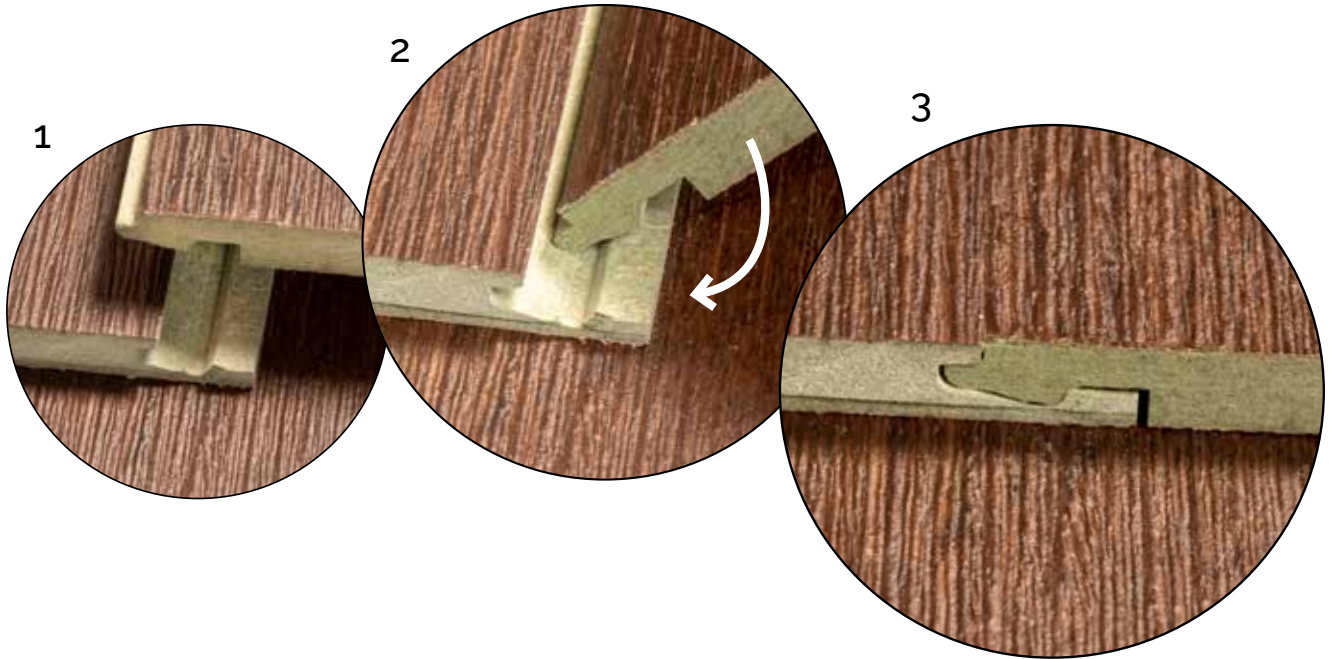

**DECRUY**<sup>®</sup>  
DRAWER CONCEPTS

## THE DRAWER INNOVATION DH-click bottom

Ideal for flat pack furniture  
As solid as a full bottom plate  
Bottom in the same color as the drawer  
Almost invisible seam thanks to the patented L2C technology