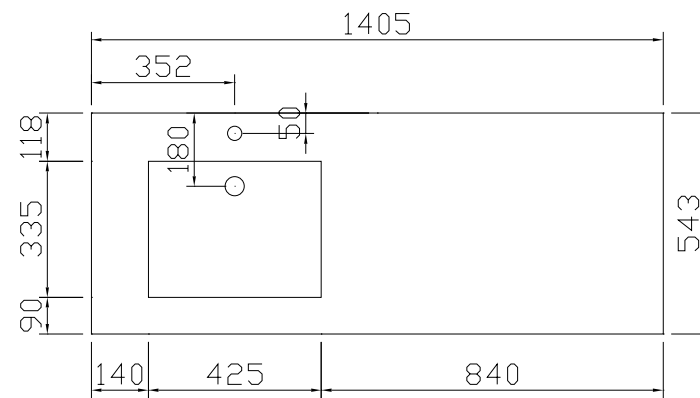

TOP VIEW WASH BASINS • MINERAL MARBLE M1 • 1 DECENTRALIZED WASH BASIN

120 • M1

140 • M1