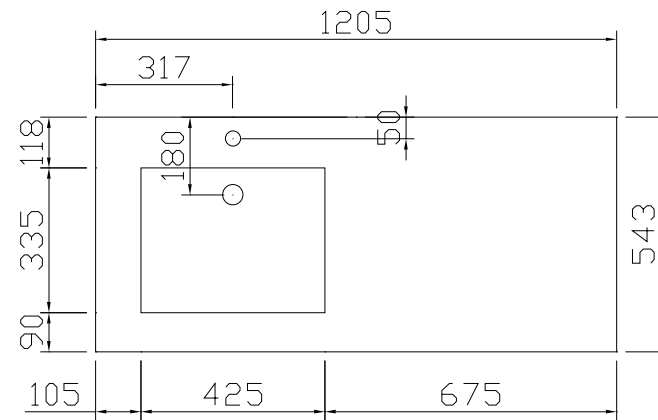

Alkē.be

QUADRO  
SPACE LINE  
SLIM LINE

**TECHNICAL INFORMATION**

INSTALLATION DRAWING • FRONT VIEW • SIDE VIEW

DIMENSIONS • PLAY-IT • QUADRO SPACE LINE

	A	B	C	D	E	F	G	G
<b>M1</b>	80mm	260mm	610mm	715mm	1940mm	357mm	440mm	487mm
<b>M2 / M2M</b>	15mm	325mm	610mm	715mm	2005mm	422mm	505mm	552mm
<b>C1</b>	50mm	290mm	615mm	700mm	1970mm	387mm	470mm	517mm

INSTALLATION DRAWING • FRONT VIEW • SIDE VIEW

DIMENSIONS • PLAY-IT • QUADRO SLIM LINE

	A	B	C	D	E	F	G
<b>M1</b>	80mm	393mm	610mm	715mm	1940mm	357mm	487mm
<b>M2 / M2M</b>	15mm	458mm	665mm	715mm	2005mm	422mm	552mm
<b>C1</b>	50mm	423mm	615mm	700mm	1970mm	387mm	517mm

## TOP VIEW WASH BASINS • MINERAL MARBLE M1 • 1 CENTRAL WASH BASIN

80 • M1

100 • M1

120 • M1

TOP VIEW WASH BASINS • MINERAL MARBLE M1 • 1 DECENTRALIZED WASH BASIN

120 • M1

140 • M1

TOP VIEW WASH BASINS • MINERAL MARBLE M1 • 2 WASH BASINS