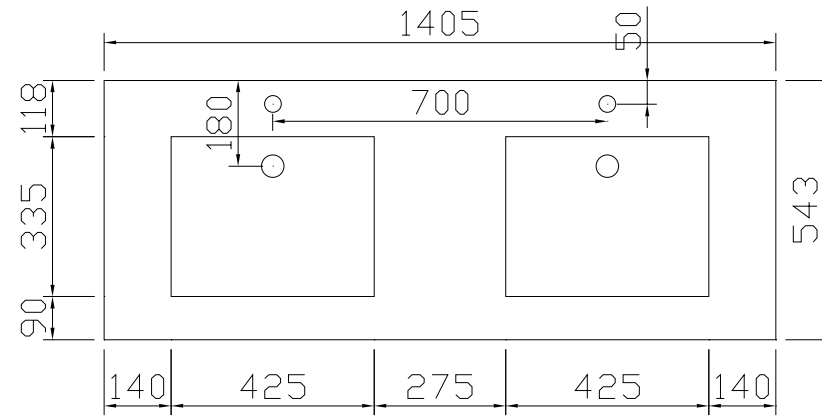

TOP VIEW WASH BASINS • MINERAL MARBLE M1 • 2 WASH BASINS

140 • M1