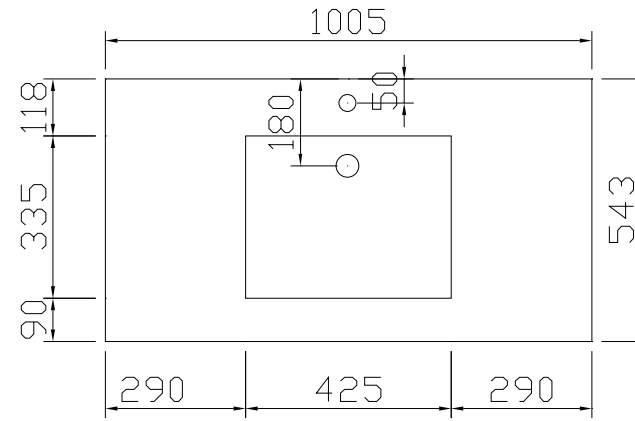

QUADRO SPACE LINE

TOP VIEW WASH BASINS • MINERAL MARBLE M1 • 1 CENTRAL WASH BASIN

100 • M1