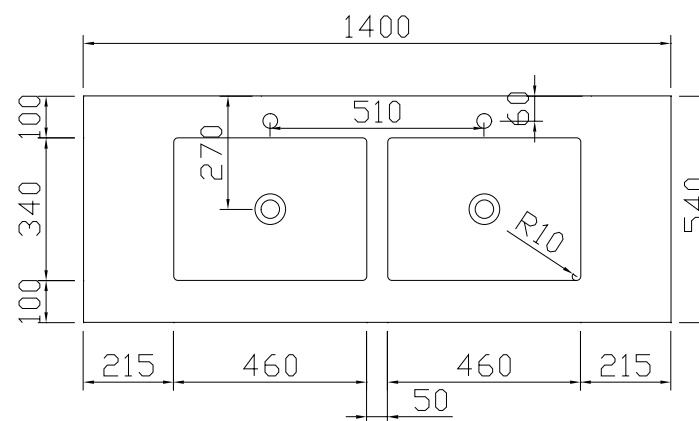

QUADRO SPACE LINE

TOP VIEW WASH BASINS • PORCELAIN C1 • 1 CENTRAL WASH BASIN

90 • C1

TOP VIEW WASH BASINS • PORCELAIN C1 • 2 WASH BASINS

120 • C1

140 • C1