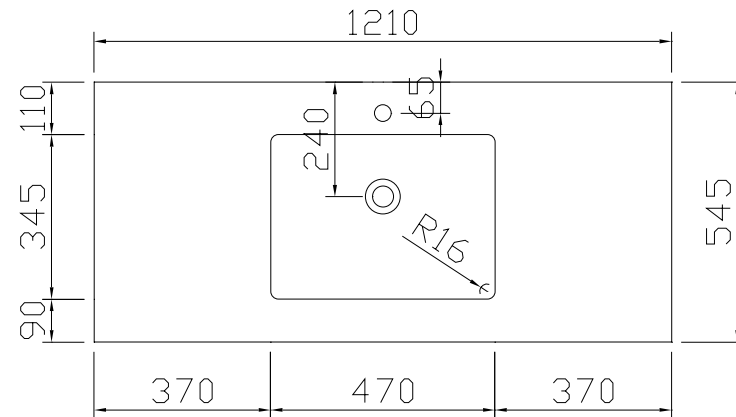

QUADRO SPACE LINE

TOP VIEW WASH BASINS • MINERAL MARBLE M2 + TOPSOLID M2 • 1 WASH BASIN

120 • M2