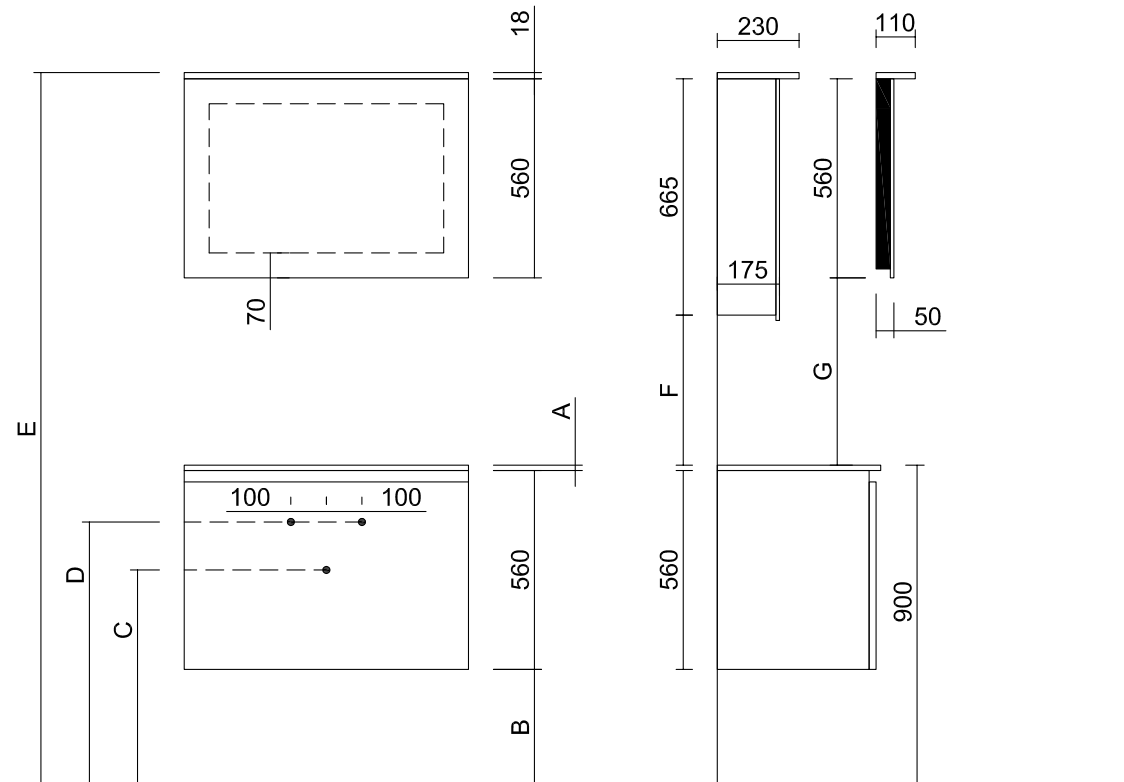

Alkē.be

QUADRO  
SPACE LINE  
SLIM LINE

**TECHNICAL INFORMATION**

INSTALLATION DRAWING • FRONT VIEW • SIDE VIEW

DIMENSIONS • PLAY-IT • QUADRO SPACE LINE

	A	B	C	D	E	F	G	G
<b>M1</b>	80mm	260mm	610mm	715mm	1940mm	357mm	440mm	487mm
<b>M2 / M2M</b>	15mm	325mm	610mm	715mm	2005mm	422mm	505mm	552mm
<b>C1</b>	50mm	290mm	615mm	700mm	1970mm	387mm	470mm	517mm

INSTALLATION DRAWING • FRONT VIEW • SIDE VIEW

DIMENSIONS • PLAY-IT • QUADRO SLIM LINE

	A	B	C	D	E	F	G
<b>M1</b>	80mm	393mm	610mm	715mm	1940mm	357mm	487mm
<b>M2 / M2M</b>	15mm	458mm	665mm	715mm	2005mm	422mm	552mm
<b>C1</b>	50mm	423mm	615mm	700mm	1970mm	387mm	517mm

# QUADRO SPACE LINE