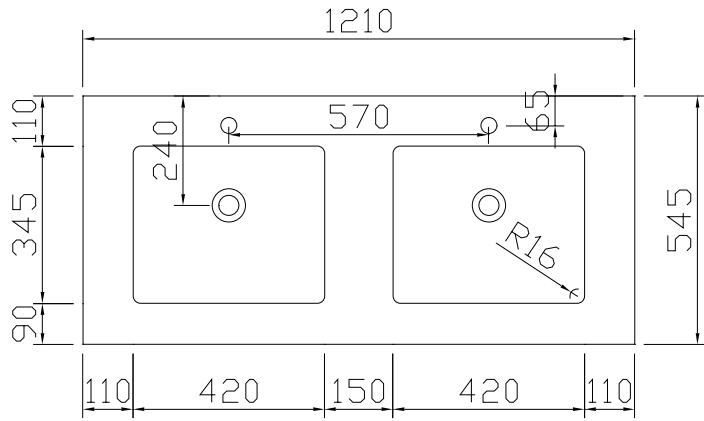

Alkē.be

QUADRO  
SPACE LINE  
SLIM LINE

**TECHNICAL INFORMATION**

INSTALLATION DRAWING • FRONT VIEW • SIDE VIEW

DIMENSIONS • PLAY-IT • QUADRO SPACE LINE

	A	B	C	D	E	F	G	G
<b>M1</b>	80mm	260mm	610mm	715mm	1940mm	357mm	440mm	487mm
<b>M2 / M2M</b>	15mm	325mm	610mm	715mm	2005mm	422mm	505mm	552mm
<b>C1</b>	50mm	290mm	615mm	700mm	1970mm	387mm	470mm	517mm

## TOP VIEW WASH BASINS • MINERAL MARBLE M2 + TOPSOLID M2 • 1 WASH BASIN

80 • M2

100 • M2

120 • M2

TOP VIEW WASH BASINS • MINERAL MARBLE M2 + TOPSOLID M2 • 2 WASH BASINS

120 • M2

140 • M2

160 • M2

# QUADRO SPACE LINE