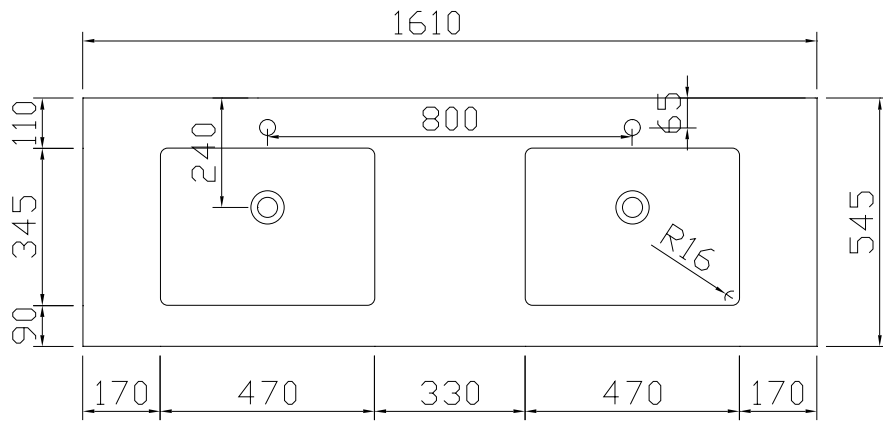

Alkē.be

QUADRO  
SPACE LINE  
SLIM LINE

**TECHNICAL INFORMATION**

INSTALLATION DRAWING • FRONT VIEW • SIDE VIEW

DIMENSIONS • PLAY-IT • QUADRO SPACE LINE

	A	B	C	D	E	F	G	G
<b>M1</b>	80mm	260mm	610mm	715mm	1940mm	357mm	440mm	487mm
<b>M2 / M2M</b>	15mm	325mm	610mm	715mm	2005mm	422mm	505mm	552mm
<b>C1</b>	50mm	290mm	615mm	700mm	1970mm	387mm	470mm	517mm

## TOP VIEW WASH BASINS • MINERAL MARBLE M2 + TOPSOLID M2 • 1 WASH BASIN

80 • M2

100 • M2

120 • M2

TOP VIEW WASH BASINS • MINERAL MARBLE M2 + TOPSOLID M2 • 2 WASH BASINS

120 • M2

140 • M2

160 • M2