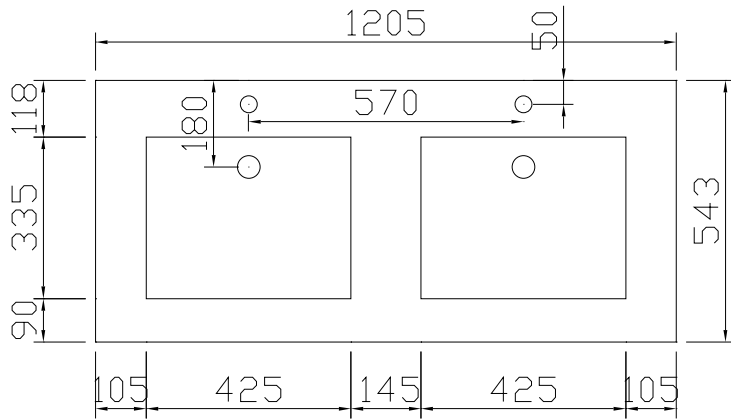

TOP VIEW WASH BASINS • MINERAL MARBLE M1 • 2 WASH BASINS

120 • M1