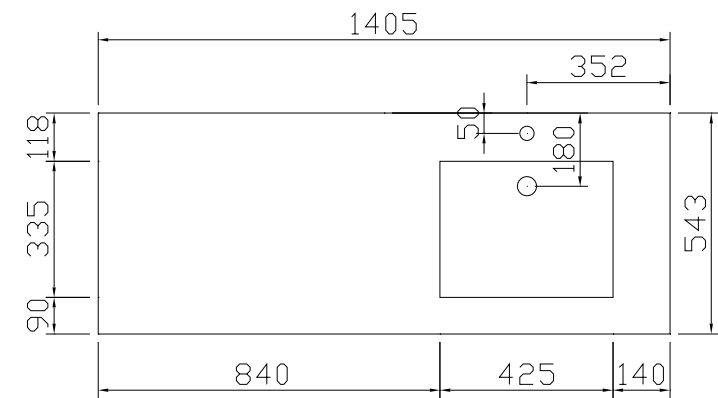

TOP VIEW WASH BASINS • MINERAL MARBLE M1 • 1 DECENTRALIZED WASH BASIN

120 • M1

140 • M1