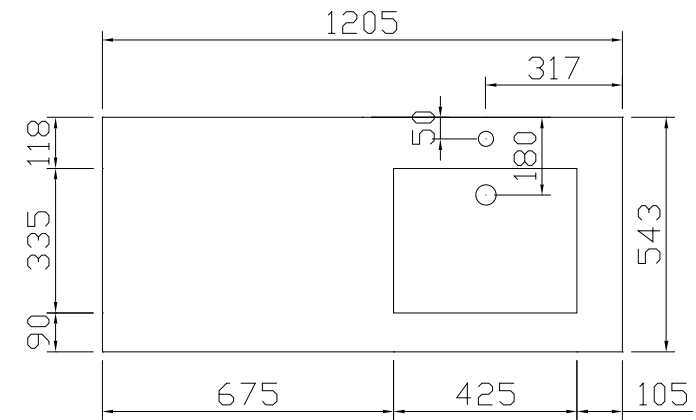

TOP VIEW WASH BASINS • MINERAL MARBLE M1 • 1 DECENTRALIZED WASH BASIN

120 • M1