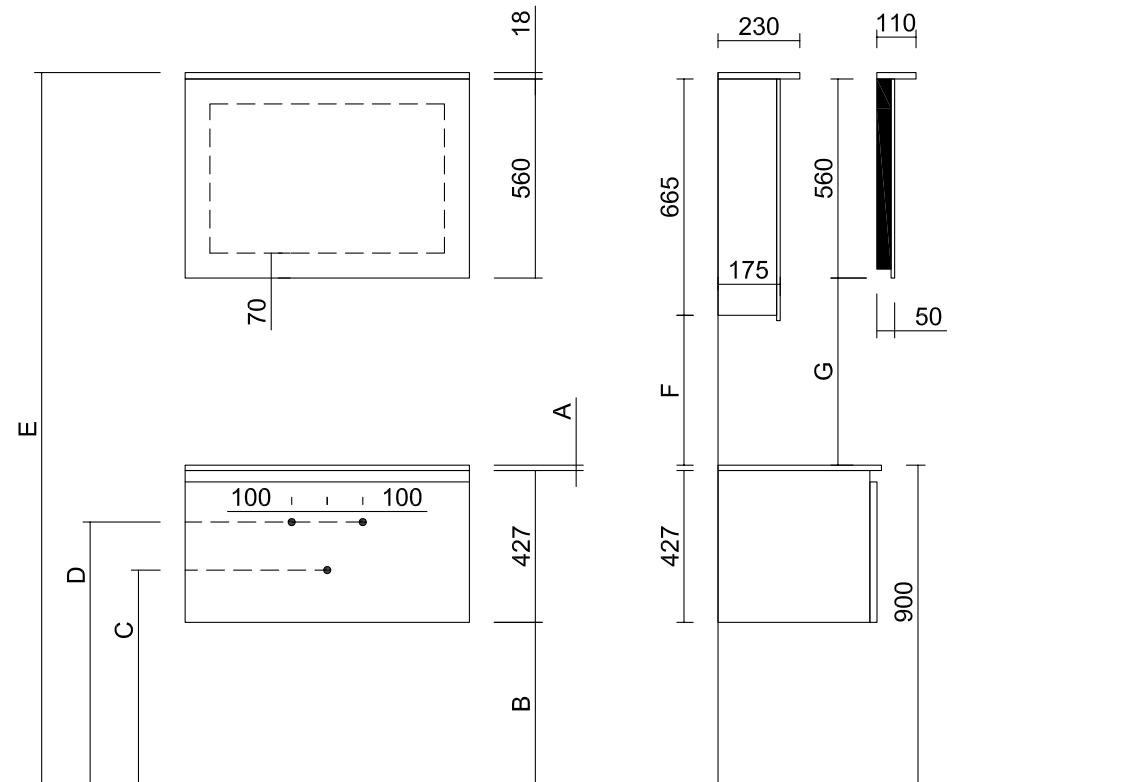

Alkē.be

QUADRO  
SPACE LINE  
SLIM LINE

**TECHNICAL INFORMATION**

INSTALLATION DRAWING • FRONT VIEW • SIDE VIEW

DIMENSIONS • PLAY-IT • QUADRO SPACE LINE

	A	B	C	D	E	F	G	G
<b>M1</b>	80mm	260mm	610mm	715mm	1940mm	357mm	440mm	487mm
<b>M2 / M2M</b>	15mm	325mm	610mm	715mm	2005mm	422mm	505mm	552mm
<b>C1</b>	50mm	290mm	615mm	700mm	1970mm	387mm	470mm	517mm

INSTALLATION DRAWING • FRONT VIEW • SIDE VIEW

DIMENSIONS • PLAY-IT • QUADRO SLIM LINE

	A	B	C	D	E	F	G
<b>M1</b>	80mm	393mm	610mm	715mm	1940mm	357mm	487mm
<b>M2 / M2M</b>	15mm	458mm	665mm	715mm	2005mm	422mm	552mm
<b>C1</b>	50mm	423mm	615mm	700mm	1970mm	387mm	517mm

# QUADRO SPACE LINE