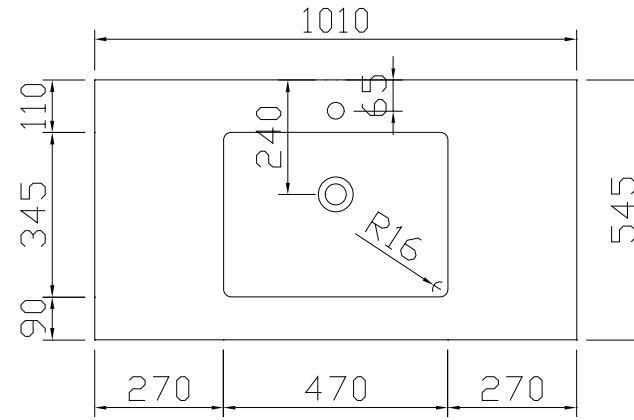

QUADRO SPACE LINE

TOP VIEW WASH BASINS • MINERAL MARBLE M2 + TOPSOLID M2 • 1 WASH BASIN

100 • M2