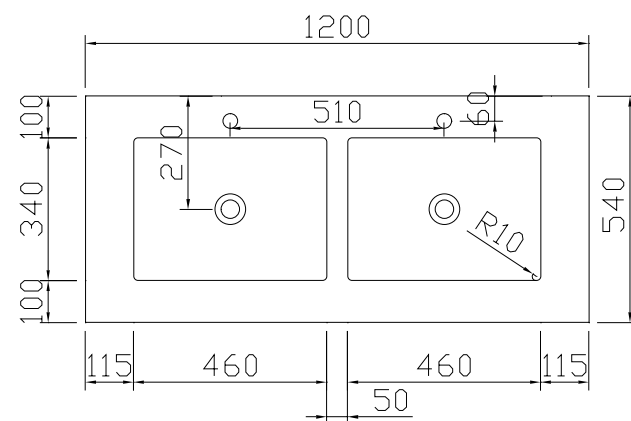

TOP VIEW WASH BASINS • PORCELAIN C1 • 2 WASH BASINS

120 • C1