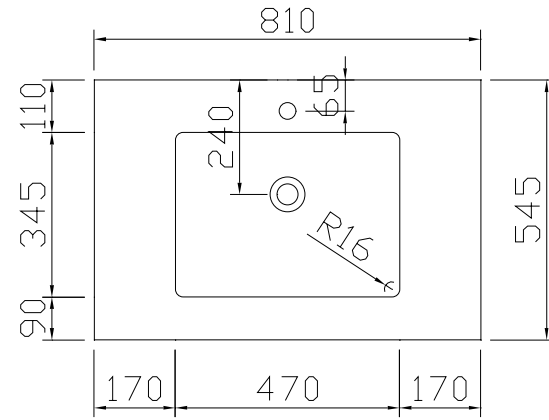

QUADRO SPACE LINE

TOP VIEW WASH BASINS • MINERAL MARBLE M2 + TOPSOLID M2 • 1 WASH BASIN

80 • M2