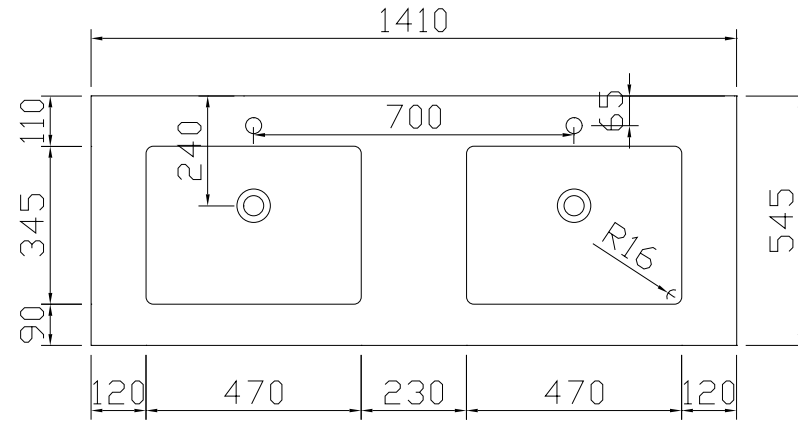

TOP VIEW WASH BASINS • MINERAL MARBLE M2 + TOPSOLID M2 • 2 WASH BASINS

140 • M2