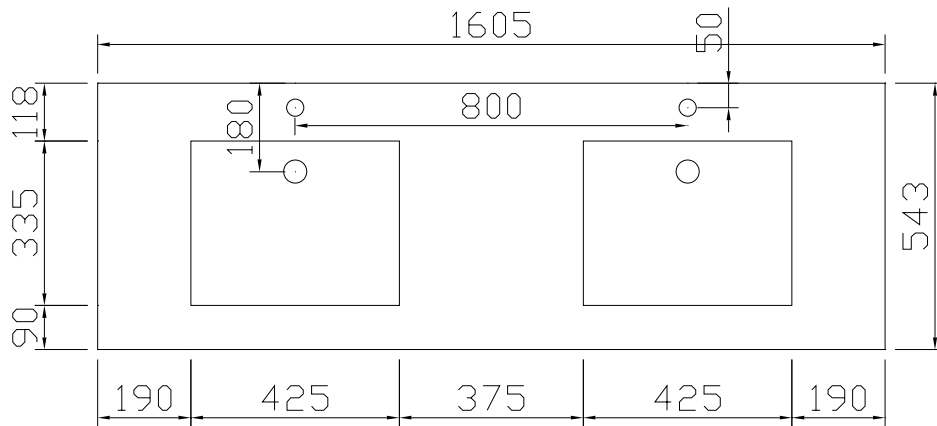

TOP VIEW WASH BASINS • MINERAL MARBLE M1 • 2 WASH BASINS

160 • M1