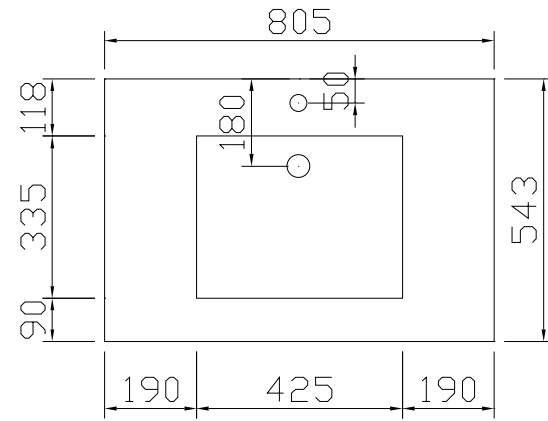

QUADRO SPACE LINE

TOP VIEW WASH BASINS • MINERAL MARBLE M1 • 1 CENTRAL WASH BASIN

80 • M1