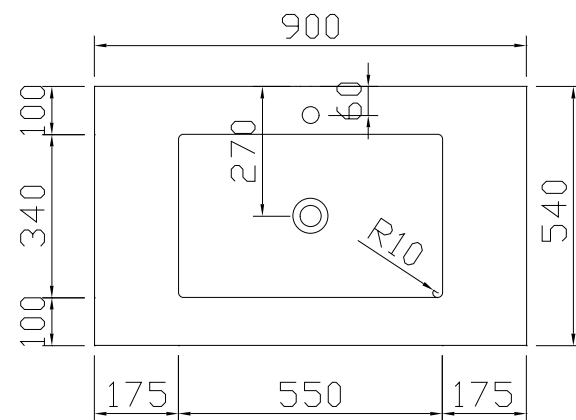

QUADRO SPACE LINE

TOP VIEW WASH BASINS • PORCELAIN C1 • 1 CENTRAL WASH BASIN

90 • C1