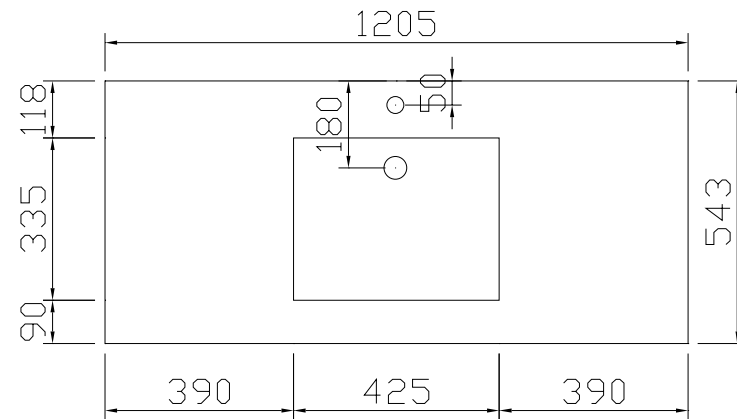

QUADRO SPACE LINE

TOP VIEW WASH BASINS • MINERAL MARBLE M1 • 1 CENTRAL WASH BASIN

120 • M1