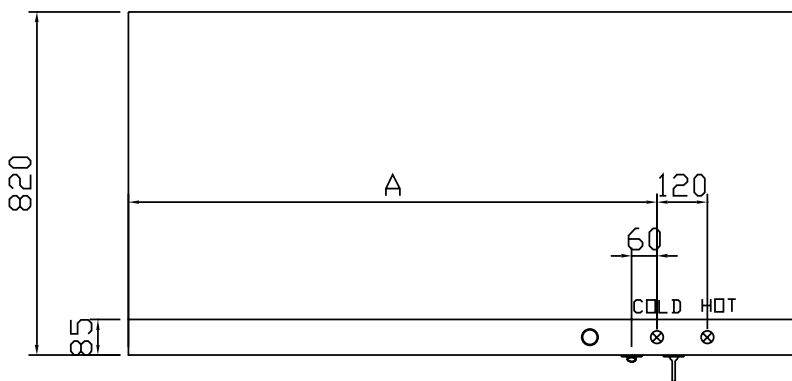

- Finish: Solid Surface
- Dimensions: height: 270mm, depth: 37mm

The water supply connection is provided at the level of the mirror cabinet or the tap(s) integrated in the multipurpose ledge.

You can choose to connect the tap(s) with a water supply arriving in the base unit. The supply lines are then led to the mirror cabinet through the wall panel in solid surface.

WATER MIRROR - FRONT VIEW MIRROR PANEL - 1 CENTERED FAUCET

| Width    | A        |
|----------|----------|
| 600mm    | 190mm    |
| 750mm    | 265mm    |
| 800mm    | 290mm    |
| 900mm    | 340mm    |
| 1000mm   | 390mm    |
| 1200mm   | 490mm    |
| variable | variable |

WATER MIRROR - FRONT VIEW MIRROR PANEL - 1 FAUCET TO THE LEFT

| Width    | A        |
|----------|----------|
| 1200mm   | 190mm    |
| 1400mm   | 240mm    |
| 1600mm   | 290mm    |
| variable | variable |

WATER MIRROR - FRONT VIEW MIRROR PANEL - 1 FAUCET TO THE RIGHT

| Width    | A        |
|----------|----------|
| 1200mm   | 790mm    |
| 1400mm   | 940mm    |
| 1600mm   | 1090mm   |
| variable | variable |