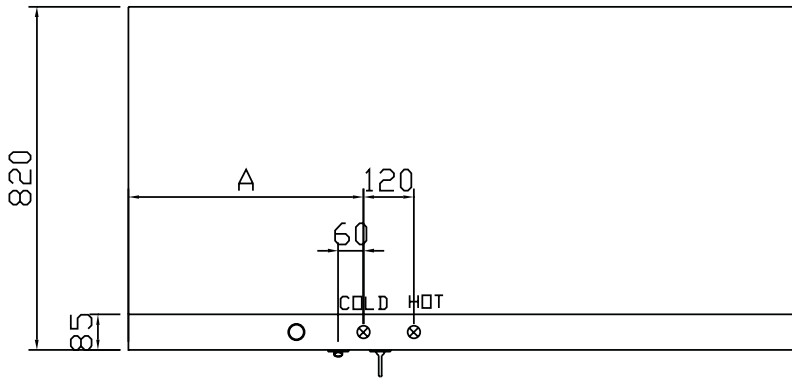

- Finish: Solid Surface
- Dimensions: height: 270mm, depth: 37mm

The water supply connection is provided at the level of the mirror cabinet or the tap(s) integrated in the multipurpose ledge.

You can choose to connect the tap(s) with a water supply arriving in the base unit. The supply lines are then led to the mirror cabinet through the wall panel in solid surface.

WATER MIRROR - FRONT VIEW MIRROR PANEL - 1 CENTERED FAUCET

| Width    | A        |
|----------|----------|
| 600mm    | 190mm    |
| 750mm    | 265mm    |
| 800mm    | 290mm    |
| 900mm    | 340mm    |
| 1000mm   | 390mm    |
| 1200mm   | 490mm    |
| variable | variable |

WATER MIRROR - FRONT VIEW MIRROR PANEL - 1 FAUCET TO THE LEFT

| Width    | A        |
|----------|----------|
| 1200mm   | 190mm    |
| 1400mm   | 240mm    |
| 1600mm   | 290mm    |
| variable | variable |