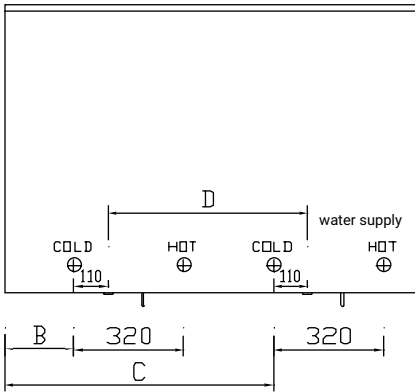

WATER MIRROR - FRONT VIEW MIRROR UNITS

Width	Doors	Washbasin	A
800mm	400-400	centered	290mm
1000mm	500-500	centered	390mm
1200mm	600-600	centered	490mm
1200mm	600-600	left	190mm
1200mm	600-600	right	790mm