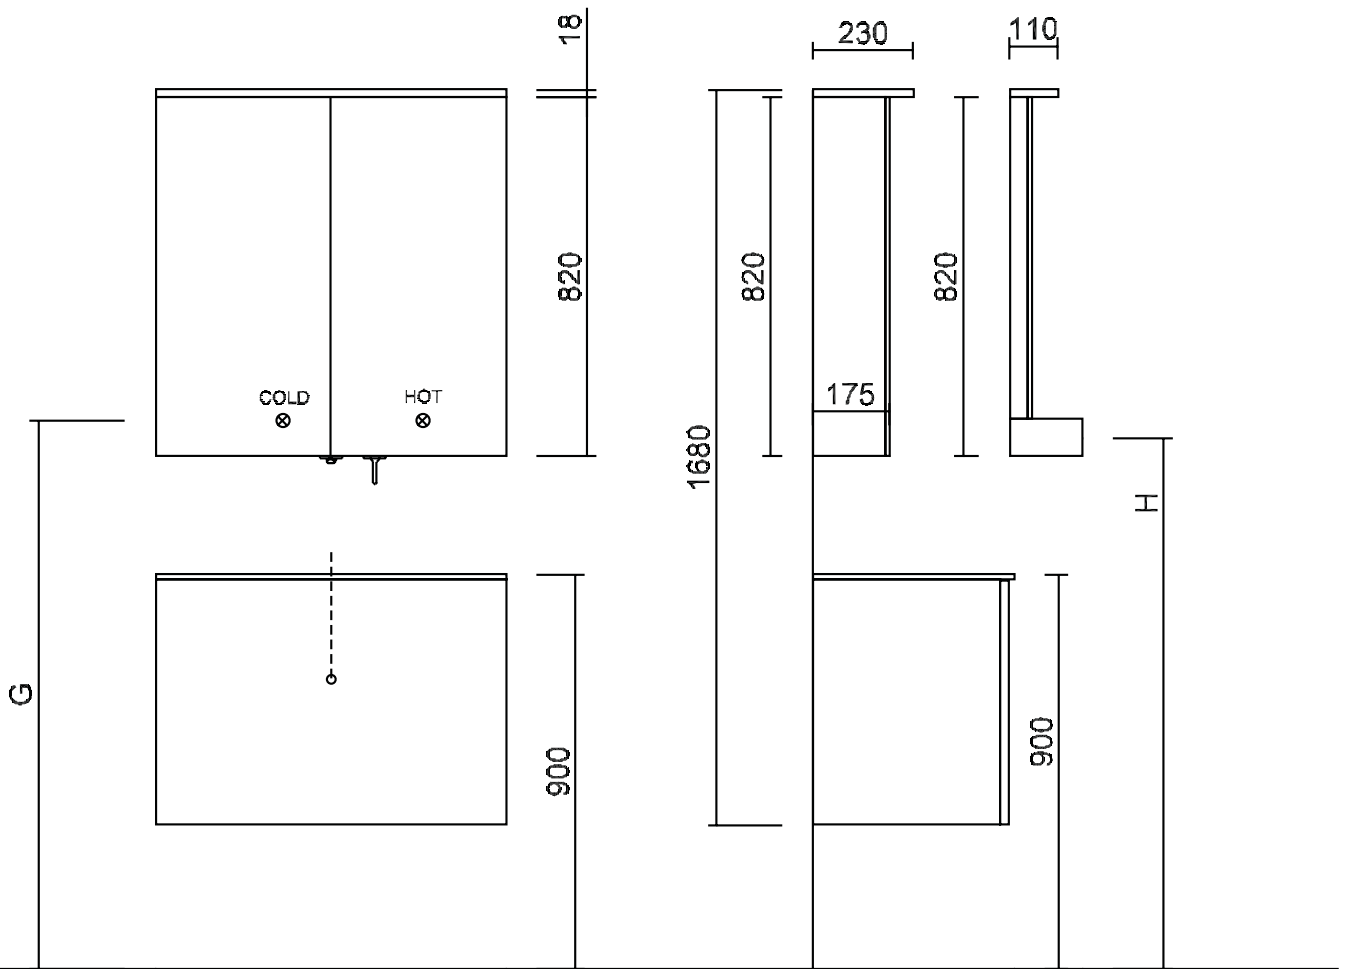

WATER MIRROR - INSTALLATION DRAWING - FRONT AND SIDE VIEW

| Type         | G    | H    |
|--------------|------|------|
| Without grip | 1251 | 1213 |
| FARM         | 1279 | 1241 |

Without LED canopy, the distance G and H will be 18mm greater.

- Finish: Solid Surface
- Dimensions: height: 270mm, depth: 37mm

The water supply connection is provided at the level of the mirror cabinet or the tap(s) integrated in the multipurpose ledge.

You can choose to connect the tap(s) with a water supply arriving in the base unit. The supply lines are then led to the mirror cabinet through the wall panel in solid surface.

WATER MIRROR - FRONT VIEW MIRROR PANEL - 1 FAUCET TO THE LEFT

| Width    | A        |
|----------|----------|
| 1200mm   | 190mm    |
| 1400mm   | 240mm    |
| 1600mm   | 290mm    |
| variable | variable |

WATER MIRROR - FRONT VIEW MIRROR PANEL - 1 FAUCET TO THE RIGHT

| Width    | A        |
|----------|----------|
| 1200mm   | 790mm    |
| 1400mm   | 940mm    |
| 1600mm   | 1090mm   |
| variable | variable |