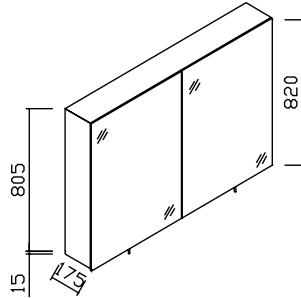

WATER MIRROR - FRONT VIEW MIRROR PANEL - 1 FAUCET TO THE LEFT

Width	Doors	B	C	D
1200mm	600-600	190mm	790mm	600mm