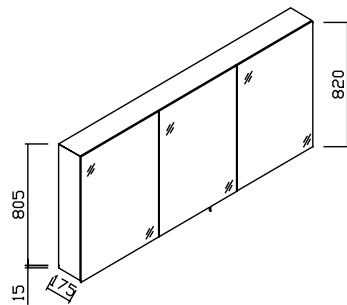

WATER MIRROR - FRONT VIEW MIRROR PANEL - 2 FAUCETS

| Width    | A     | B      | C     |
|----------|-------|--------|-------|
| 1200mm   | 190mm | 790mm  | 600mm |
| 1400mm   | 240mm | 940mm  | 700mm |
| 1600mm   | 290mm | 1090mm | 800mm |
| 1800mm   | 390mm | 1150mm | 800mm |
| variable |       |        |       |

WATER MIRROR - FRONT VIEW MIRROR UNITS

| Width  | Doors   | Washbasin | A     |
|--------|---------|-----------|-------|
| 800mm  | 400-400 | centered  | 290mm |
| 1000mm | 500-500 | centered  | 390mm |
| 1200mm | 600-600 | centered  | 490mm |
| 1200mm | 600-600 | left      | 190mm |
| 1200mm | 600-600 | right     | 790mm |

WATER MIRROR - FRONT VIEW MIRROR PANEL - 1 FAUCET TO THE LEFT

| Width  | Doors   | B     | C     | D     |
|--------|---------|-------|-------|-------|
| 1200mm | 600-600 | 190mm | 790mm | 600mm |

WATER MIRROR - FRONT VIEW MIRROR PANEL - 1 FAUCET TO THE RIGHT

| Width  | Doors       | Washbasin | A      |
|--------|-------------|-----------|--------|
| 800mm  | 200-400-200 | centered  | 290mm  |
| 900mm  | 200-500-200 | centered  | 340mm  |
| 1000mm | 200-600-200 | centered  | 390mm  |
| 1200mm | 400-400-400 | centered  | 490mm  |
| 1200mm | 400-400-400 | left      | 190mm  |
| 1200mm | 400-400-400 | right     | 790mm  |
| 1400mm | 500-400-500 | left      | 240mm  |
| 1400mm | 500-400-500 | right     | 940mm  |
| 1600mm | 600-400-600 | left      | 290mm  |
| 1600mm | 600-400-600 | right     | 1090mm |