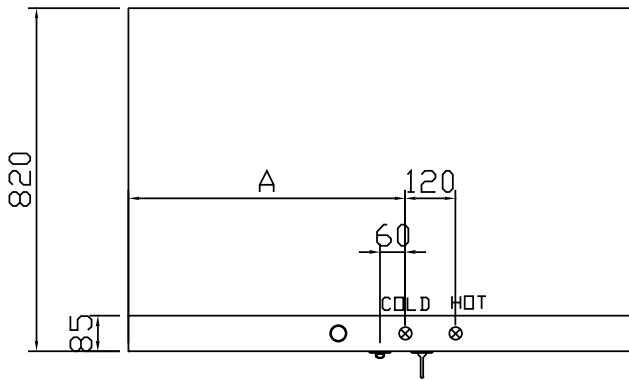

- Finish: Solid Surface
- Dimensions: height: 270mm, depth: 37mm

The water supply connection is provided at the level of the mirror cabinet or the tap(s) integrated in the multipurpose ledge.

You can choose to connect the tap(s) with a water supply arriving in the base unit. The supply lines are then led to the mirror cabinet through the wall panel in solid surface.

WATER MIRROR - FRONT VIEW MIRROR PANEL - 1 CENTERED FAUCET

| Width    | A        |
|----------|----------|
| 600mm    | 190mm    |
| 750mm    | 265mm    |
| 800mm    | 290mm    |
| 900mm    | 340mm    |
| 1000mm   | 390mm    |
| 1200mm   | 490mm    |
| variable | variable |

WATER MIRROR - FRONT VIEW MIRROR PANEL - 1 FAUCET TO THE LEFT

| Width    | A        |
|----------|----------|
| 1200mm   | 190mm    |
| 1400mm   | 240mm    |
| 1600mm   | 290mm    |
| variable | variable |

WATER MIRROR - FRONT VIEW MIRROR PANEL - 1 FAUCET TO THE RIGHT

| Width    | A        |
|----------|----------|
| 1200mm   | 790mm    |
| 1400mm   | 940mm    |
| 1600mm   | 1090mm   |
| variable | variable |