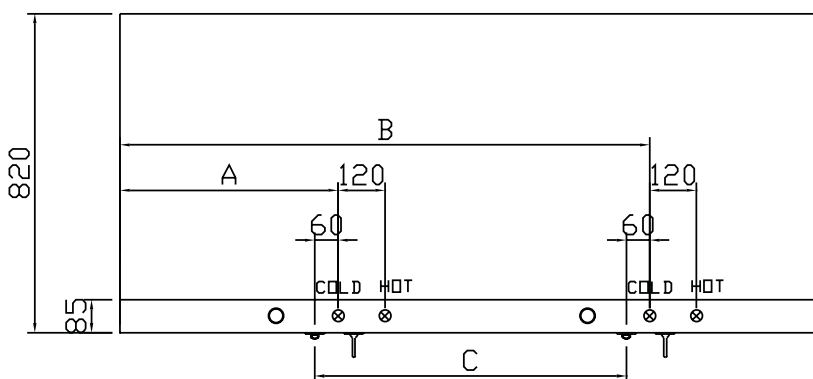

WATER MIRROR - FRONT VIEW MIRROR PANEL - 1 CENTERED FAUCET

| Width    | A        |
|----------|----------|
| 600mm    | 190mm    |
| 750mm    | 265mm    |
| 800mm    | 290mm    |
| 900mm    | 340mm    |
| 1000mm   | 390mm    |
| 1200mm   | 490mm    |
| variable | variable |

WATER MIRROR - FRONT VIEW MIRROR PANEL - 1 FAUCET TO THE LEFT

| Width    | A        |
|----------|----------|
| 1200mm   | 190mm    |
| 1400mm   | 240mm    |
| 1600mm   | 290mm    |
| variable | variable |

WATER MIRROR - FRONT VIEW MIRROR PANEL - 1 FAUCET TO THE RIGHT

| Width    | A        |
|----------|----------|
| 1200mm   | 790mm    |
| 1400mm   | 940mm    |
| 1600mm   | 1090mm   |
| variable | variable |

WATER MIRROR - FRONT VIEW MIRROR PANEL - 2 FAUCETS

| Width    | A     | B      | C     |
|----------|-------|--------|-------|
| 1200mm   | 190mm | 790mm  | 600mm |
| 1400mm   | 240mm | 940mm  | 700mm |
| 1600mm   | 290mm | 1090mm | 800mm |
| 1800mm   | 390mm | 1150mm | 800mm |
| variable |       |        |       |