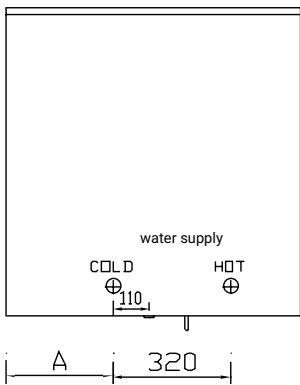

WATER MIRROR - FRONT VIEW MIRROR PANEL - 1 FAUCET TO THE RIGHT

Width	Doors	Washbasin	A
800mm	200-400-200	centered	290mm
900mm	200-500-200	centered	340mm
1000mm	200-600-200	centered	390mm
1200mm	400-400-400	centered	490mm
1200mm	400-400-400	left	190mm
1200mm	400-400-400	right	790mm
1400mm	500-400-500	left	240mm
1400mm	500-400-500	right	940mm
1600mm	600-400-600	left	290mm
1600mm	600-400-600	right	1090mm