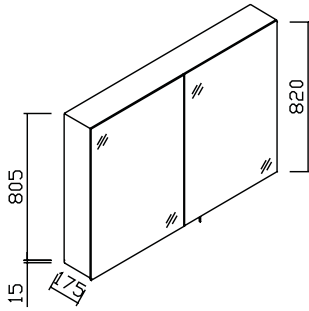

WATER MIRROR - FRONT VIEW MIRROR UNITS

Width	Doors	Washbasin	A
800mm	400-400	centered	290mm
1000mm	500-500	centered	390mm
1200mm	600-600	centered	490mm
1200mm	600-600	left	190mm
1200mm	600-600	right	790mm