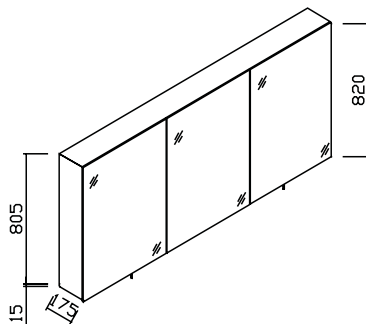

WATER MIRROR - FRONT VIEW MIRROR PANEL - 2 FAUCETS

Width	Doors	B	C	D
1200mm	400-400-400	190mm	790mm	600mm
1400mm	500-400-500	240mm	940mm	700mm
1600mm	600-400-600	290mm	1090mm	800mm
1800mm	600-600-600	340mm	1240mm	900mm