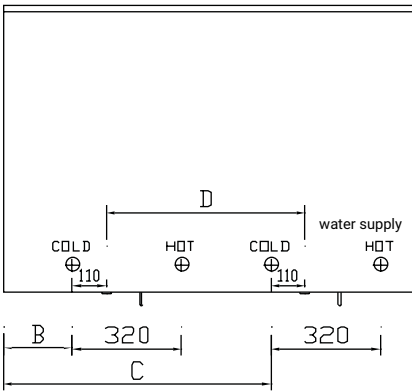

WATER MIRROR - FRONT VIEW MIRROR PANEL - 1 FAUCET TO THE LEFT

Width	Doors	B	C	D
1200mm	600-600	190mm	790mm	600mm