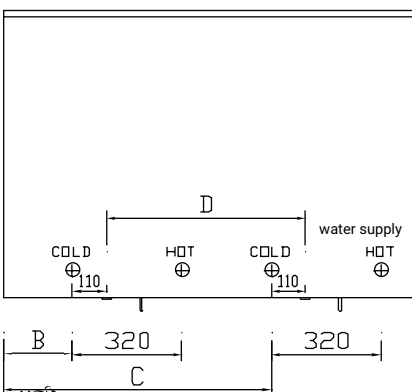

WATER MIRROR - FRONT VIEW MIRROR PANEL - 2 FAUCETS

Width	Doors	B	C	D
1200mm	400-400-400	190mm	790mm	600mm
1400mm	500-400-500	240mm	940mm	700mm
1600mm	600-400-600	290mm	1090mm	800mm
1800mm	600-600-600	340mm	1240mm	900mm