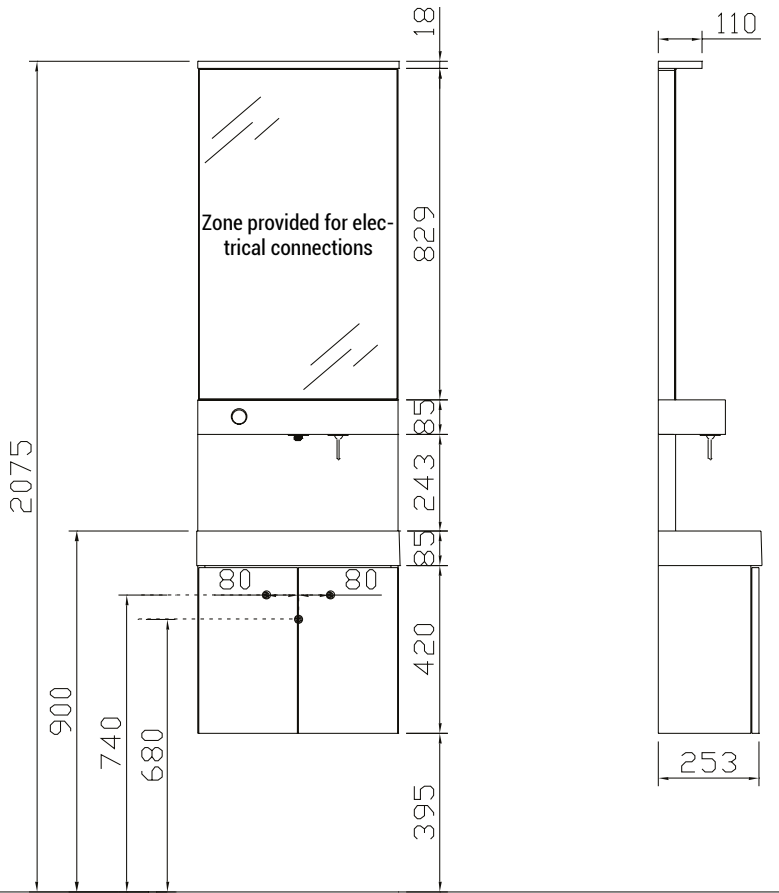

PRIVATE 500MM - INSTALLATION DRAWING - FRONT AND SIDE VIEW

This type of washbasin is not fitted with an overflow.
 Tap supplied WITHOUT drain plug. It is preferable to use a non-closable drain plug without overflow (available from sanitary ware shops) or a pop-up drain plug without overflow of the type XXAK184 (see p. 330).

PRIVATE 600-800-1000MM - INSTALLATION DRAWING - FRONT AND SIDE VIEW

This type of washbasin is not fitted with an overflow.
 Tap supplied WITHOUT drain plug. It is preferable to use a non-closable drain plug without overflow (available from sanitary ware shops) or a pop-up drain plug without overflow of the type XXAK184 (see p. 330).

PRIVATE - TOP VIEW WASHBASINS (IN SOLID SURFACE)

This type of washbasin is not fitted with an overflow.

Tap supplied WITHOUT drain plug. It is preferable to use a non-closable drain plug without overflow (available from sanitary ware shops) or a pop-up drain plug without overflow of the type XXAK184 (see p. 330).