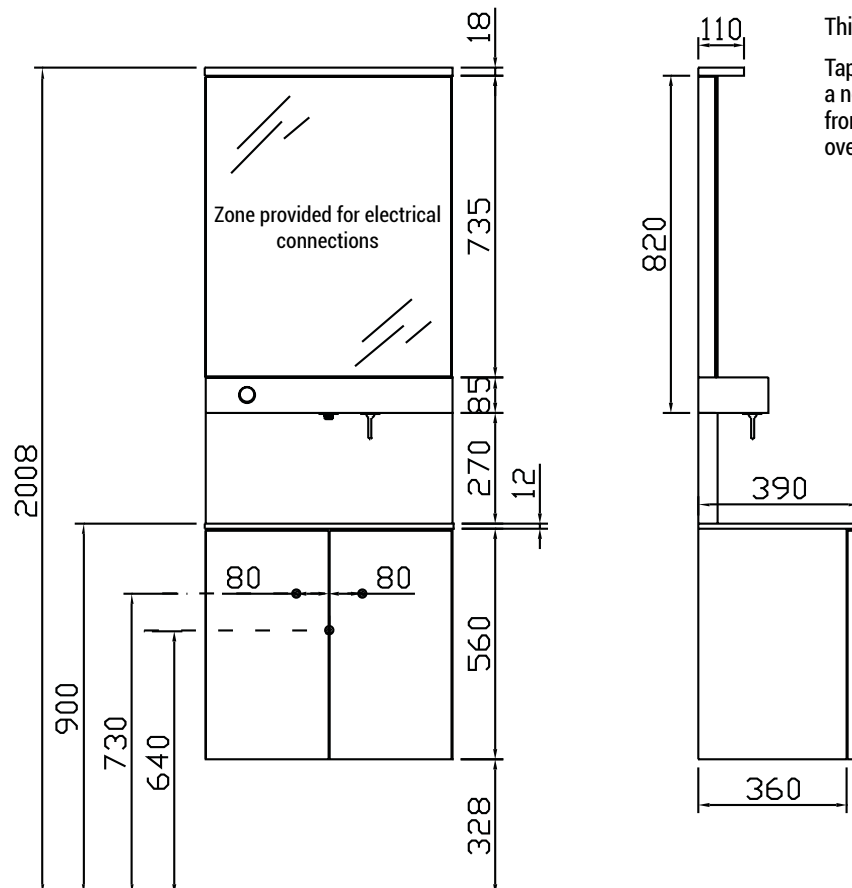

PRIVATE 500MM - INSTALLATION DRAWING - FRONT AND SIDE VIEW

This type of washbasin is not fitted with an overflow.
 Tap supplied WITHOUT drain plug. It is preferable to use a non-closable drain plug without overflow (available from sanitary ware shops) or a pop-up drain plug without overflow of the type XXAK184 (see p. 330).

PRIVATE 600-800-1000MM - INSTALLATION DRAWING - FRONT AND SIDE VIEW

This type of washbasin is not fitted with an overflow.
 Tap supplied WITHOUT drain plug. It is preferable to use a non-closable drain plug without overflow (available from sanitary ware shops) or a pop-up drain plug without overflow of the type XXAK184 (see p. 330).

PRIVATE - TOP VIEW WASHBASINS (IN SOLID SURFACE)

This type of washbasin is not fitted with an overflow.

Tap supplied WITHOUT drain plug. It is preferable to use a non-closable drain plug without overflow (available from sanitary ware shops) or a pop-up drain plug without overflow of the type XXAK184 (see p. 330).