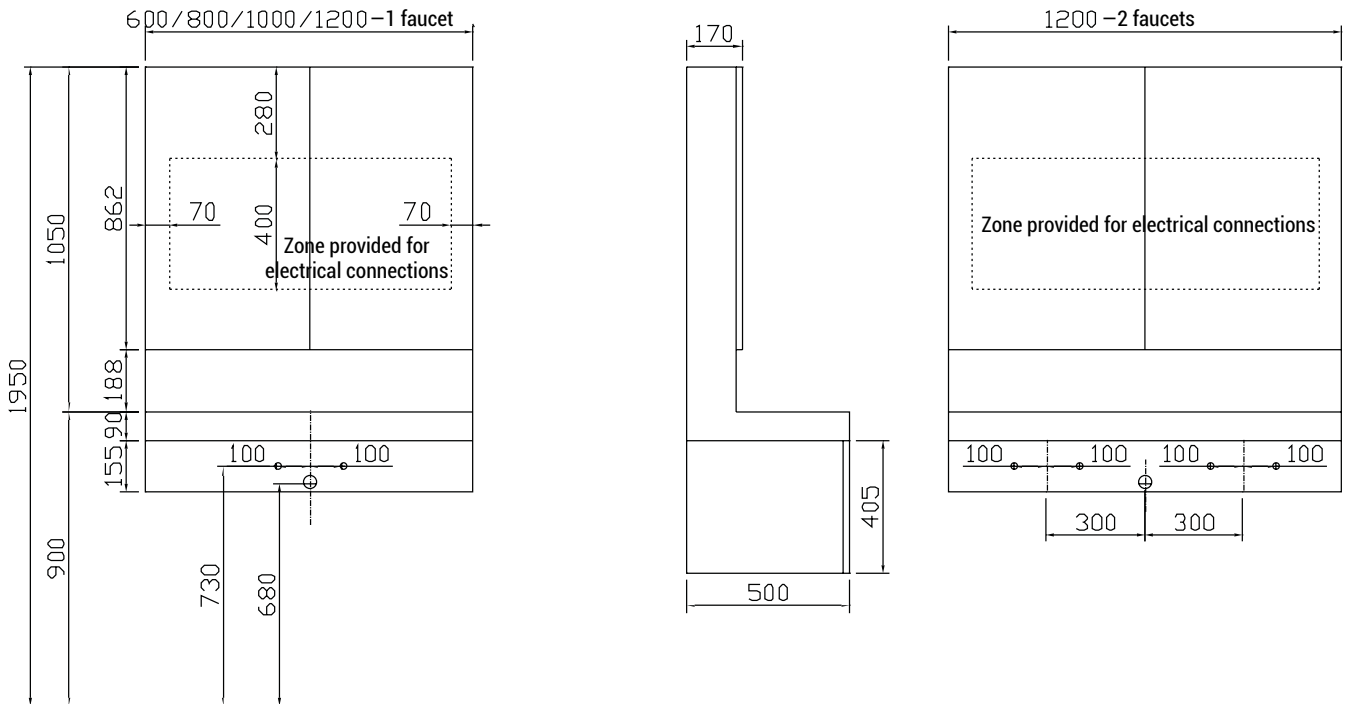

MONOCHROME - TOP VIEW WASHBASINS (IN SOLID SURFACE)

MONOCHROME - TOP VIEW WASHBASINS IN SOLID SURFACE

This type of washbasin is not fitted with an overflow. A non-closable drain plug is supplied as standard.