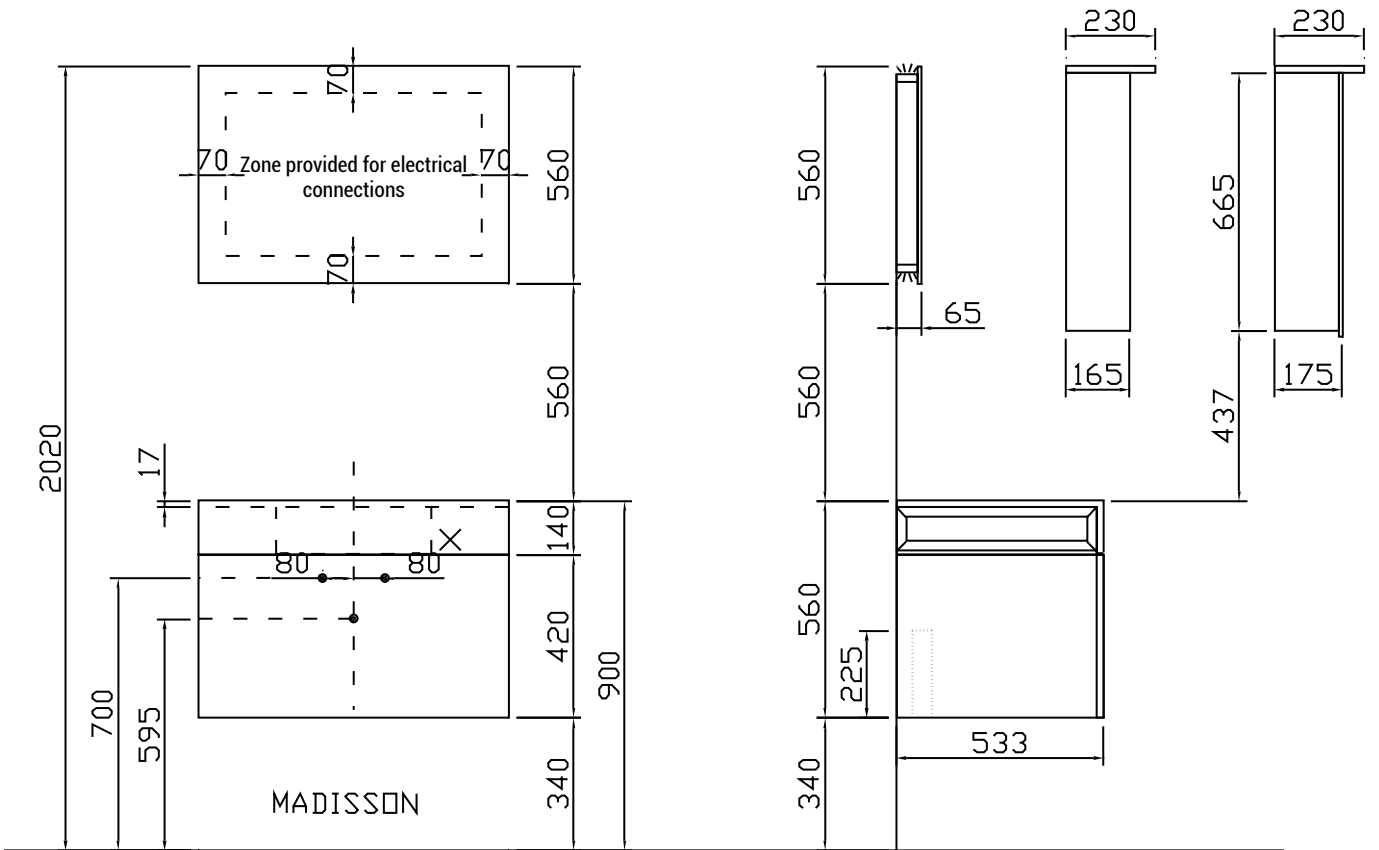

MADISSON - INSTALLATION DRAWING - FRONT AND SIDE VIEW

CAUTION! In the case of two washbasins, the water supply and drainage must be placed at the same height below the centre of each washbasin.

MADISSON - TOP VIEW WASHBASINS (IN MINERAL MARBLE)

This type of washbasin is fitted with a built-in overflow.