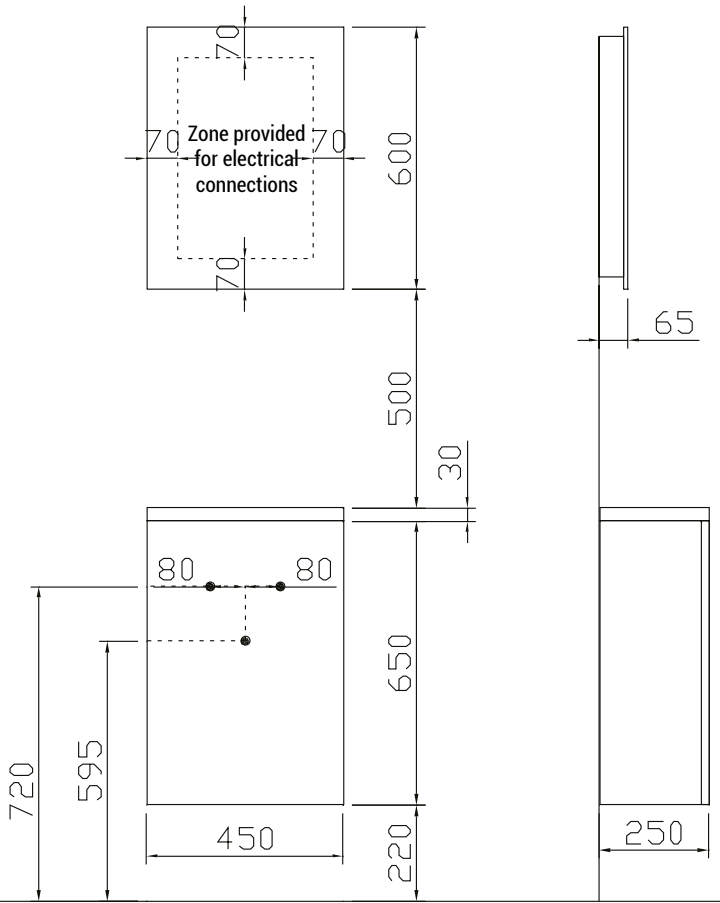

FLUSH - INSTALLATION DRAWING - FRONT AND SIDE VIEW

FLUSH - TOP VIEW WASHBASINS (IN CERAMIC)

This type of washbasin is not fitted with an overflow. It is preferable to use a non-closable drain plug without overflow (available from sanitary ware shops).